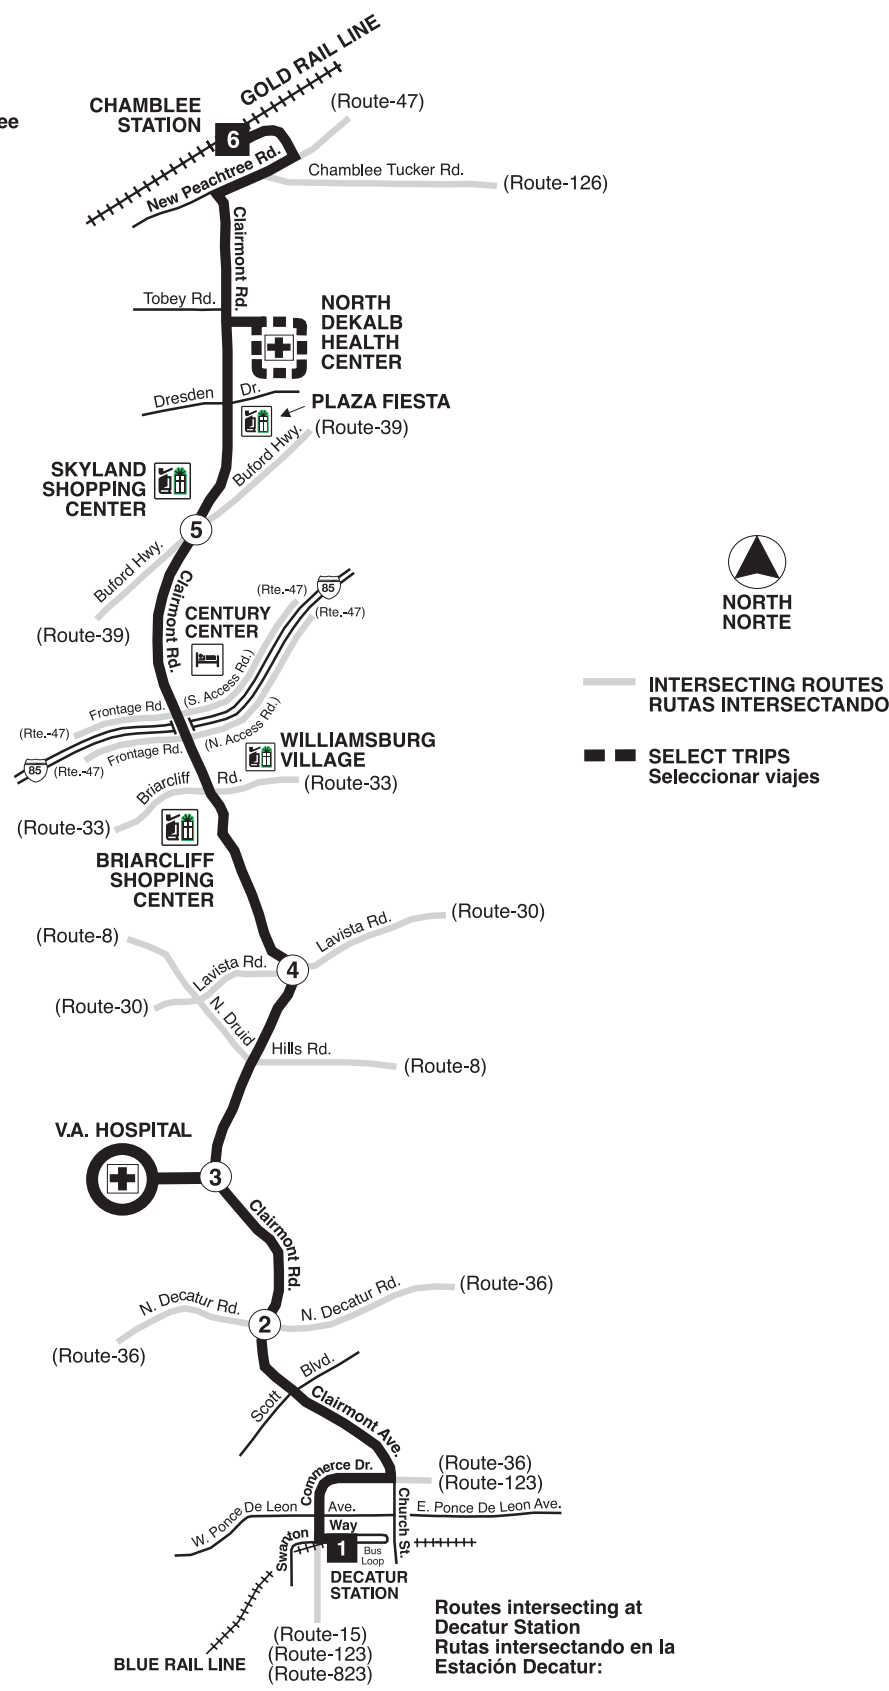

Routes Intersecting at Chamblee Station:
 Rutas Intersectando en la Estación Chamblee:

- 19-Clairmont Road
- 33-Briarcliff Road/Shallowford Road
- 47-Briarwood Road/I-85 Access Road/Chamblee
- 103-Peeler Road/North Shallowford
- 126-Chamblee-Tucker Road
- 132-Tilly Mill Road

INTERSECTING ROUTES
 RUTAS INTERSECTANDO

SELECT TRIPS
 Seleccionar viajes

Routes intersecting at Decatur Station
 Rutas Intersectando en la Estación Decatur:

- 15-South DeKalb/Candler Road/Forest Pkwy.
- 19-Clairmont Road
- 36-North Decatur Road/Virginia Highland
- 123-North DeKalb Mall/Decatur/East Lake
- 823-Belvedere/Decatur

PLEASE NOTE:
 Route 36-North Decatur Road/Virginia Highland will board/alight at the designated bus area just outside the bus loop along Swanton Way.